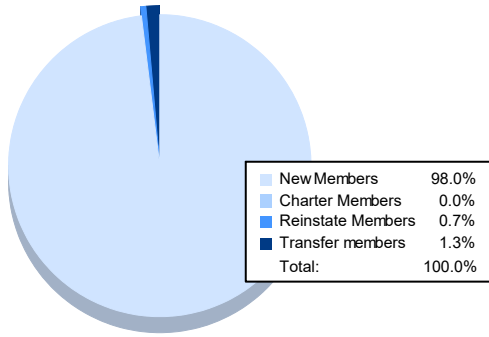

Year	New Clubs	Dropped Clubs	Gain/ Loss Clubs	New Members	Charter Members	Reinstate Members	Transfer Members	Total Member Added	Total Members Dropped	Gain/ Loss Members
2016-2017	0	1	-1	240	0	15	3	258	334	-76
2017-2018	1	1	0	254	29	2	2	287	336	-49
2018-2019	0	0	0	224	0	2	1	227	455	-228
2019-2020	0	1	-1	207	0	3	2	212	341	-129
2020-2021	0	1	-1	149	0	1	2	152	238	-86
<b>Average</b>	<b>0</b>	<b>1</b>	<b>-1</b>	<b>215</b>	<b>6</b>	<b>5</b>	<b>2</b>	<b>227</b>	<b>341</b>	<b>-114</b>

### Membership Composition June 2021 Cumulative